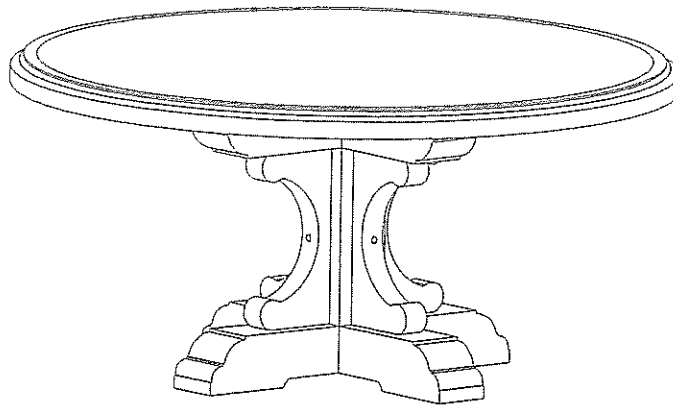

# Bastille Round Dining Table Assembly Instructions

## FINISH

A	B	C	D	E	F
1pc	1pc	8pcs ø8*40mm	1pc	8pcs	8pcs